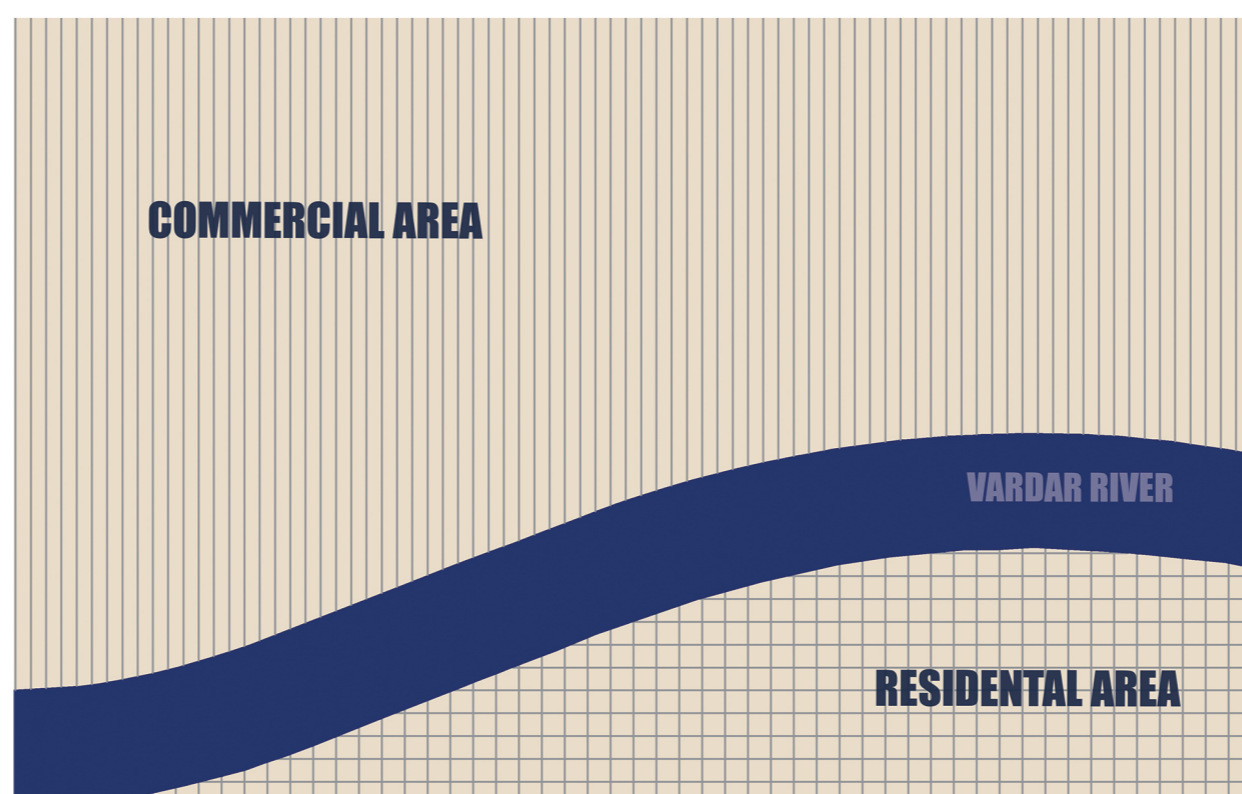

REIMAGINING COLORWAVES

LOCATION WITH SITE PLAN

СКОПЈЕ НА НОВАТА ГЕНЕРАЦИЈА

Location: Quay Dimitar Vlahov on the river Vardar
(from building of MANU to Makpetrol gas station)
Identification Code: SDS23

IN A BID TO REINVIGORATE THIS DYNAMIC URBAN SPACE, WE PROPOSE A THOUGHTFUL INTERVENTION ALONG THE RIVERFRONT STREET, ONE THAT PRESERVES ITS HISTORICAL SIGNIFICANCE WHILE USHERING IN A NEW ERA OF VITALITY AND PURPOSE. OUR VISION IS TO ENHANCE THIS AREA BY ADDING STRIPS OF COLOR, SYMBOLIZING A TRANSITION FROM THE PAST TO THE FUTURE. THESE COLORFUL STRIPS WILL BE WOVEN INTO THE FABRIC OF THE STREET, SEAMLESSLY INTEGRATING WITH THE SURROUNDINGS.

SITE ANALYSIS

ISOMETRY

VISUALIZATIONS

SECTION

SCENARIOS AND USAGE OF THE ELEMENTS