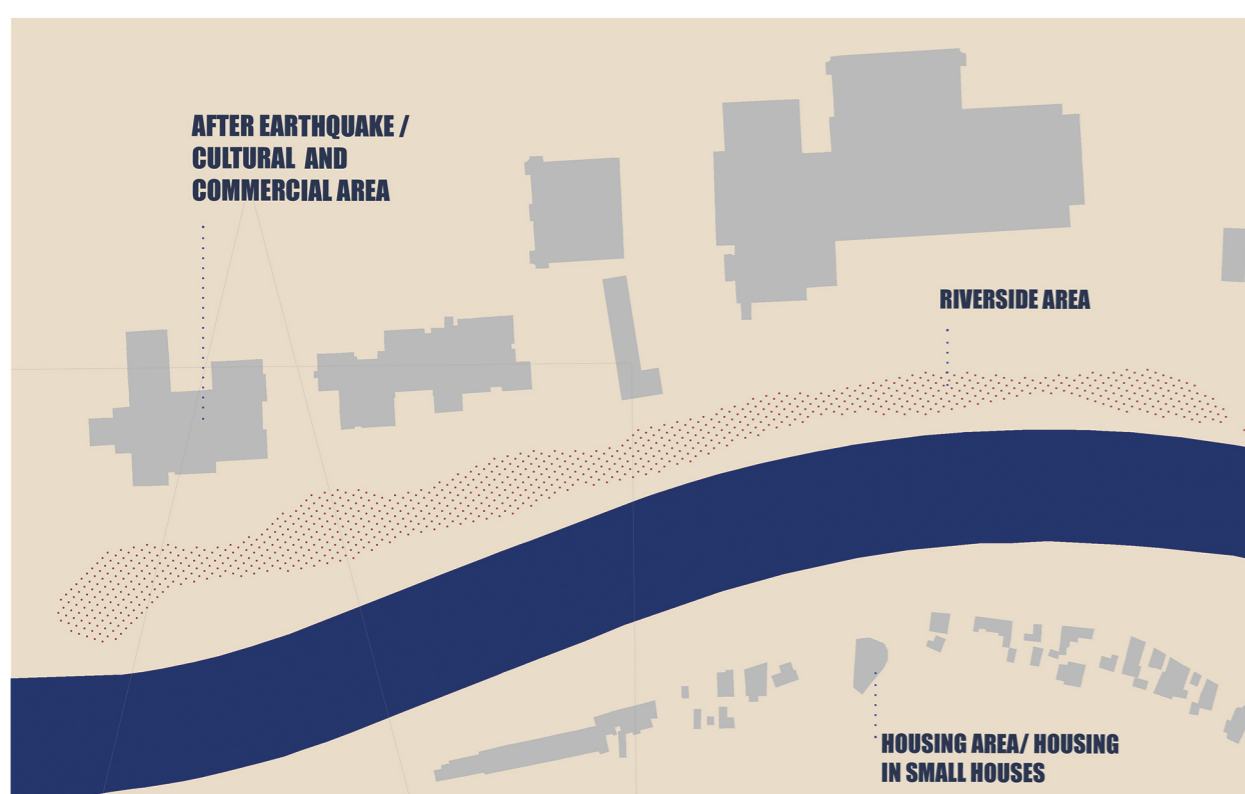

REIMAGINING COLORWAVES

LOCATION WITH SITE PLAN

СКОПЈЕ НА НОВАТА ГЕНЕРАЦИЈА

Location: Quay Dimitar Vlahov on the river Vardar
(from building of MANU to Makpetrol gas station)
Identification Code: SDS23

IN A BID TO REINVIGORATE THIS DYNAMIC URBAN SPACE, WE PROPOSE A THOUGHTFUL INTERVENTION ALONG THE RIVERFRONT STREET, ONE THAT PRESERVES ITS HISTORICAL SIGNIFICANCE WHILE USHERING IN A NEW ERA OF VITALITY AND PURPOSE. OUR VISION IS TO ENHANCE THIS AREA BY ADDING STRIPS OF COLOR, SYMBOLIZING A TRANSITION FROM THE PAST TO THE FUTURE. THESE COLORFUL STRIPS WILL BE WOVEN INTO THE FABRIC OF THE STREET, SEAMLESSLY INTEGRATING WITH THE SURROUNDINGS.

SITE ANALYSIS

ISOMETRY

VISUALIZATIONS

SECTION

SCENARIOS AND USAGE OF THE ELEMENTS