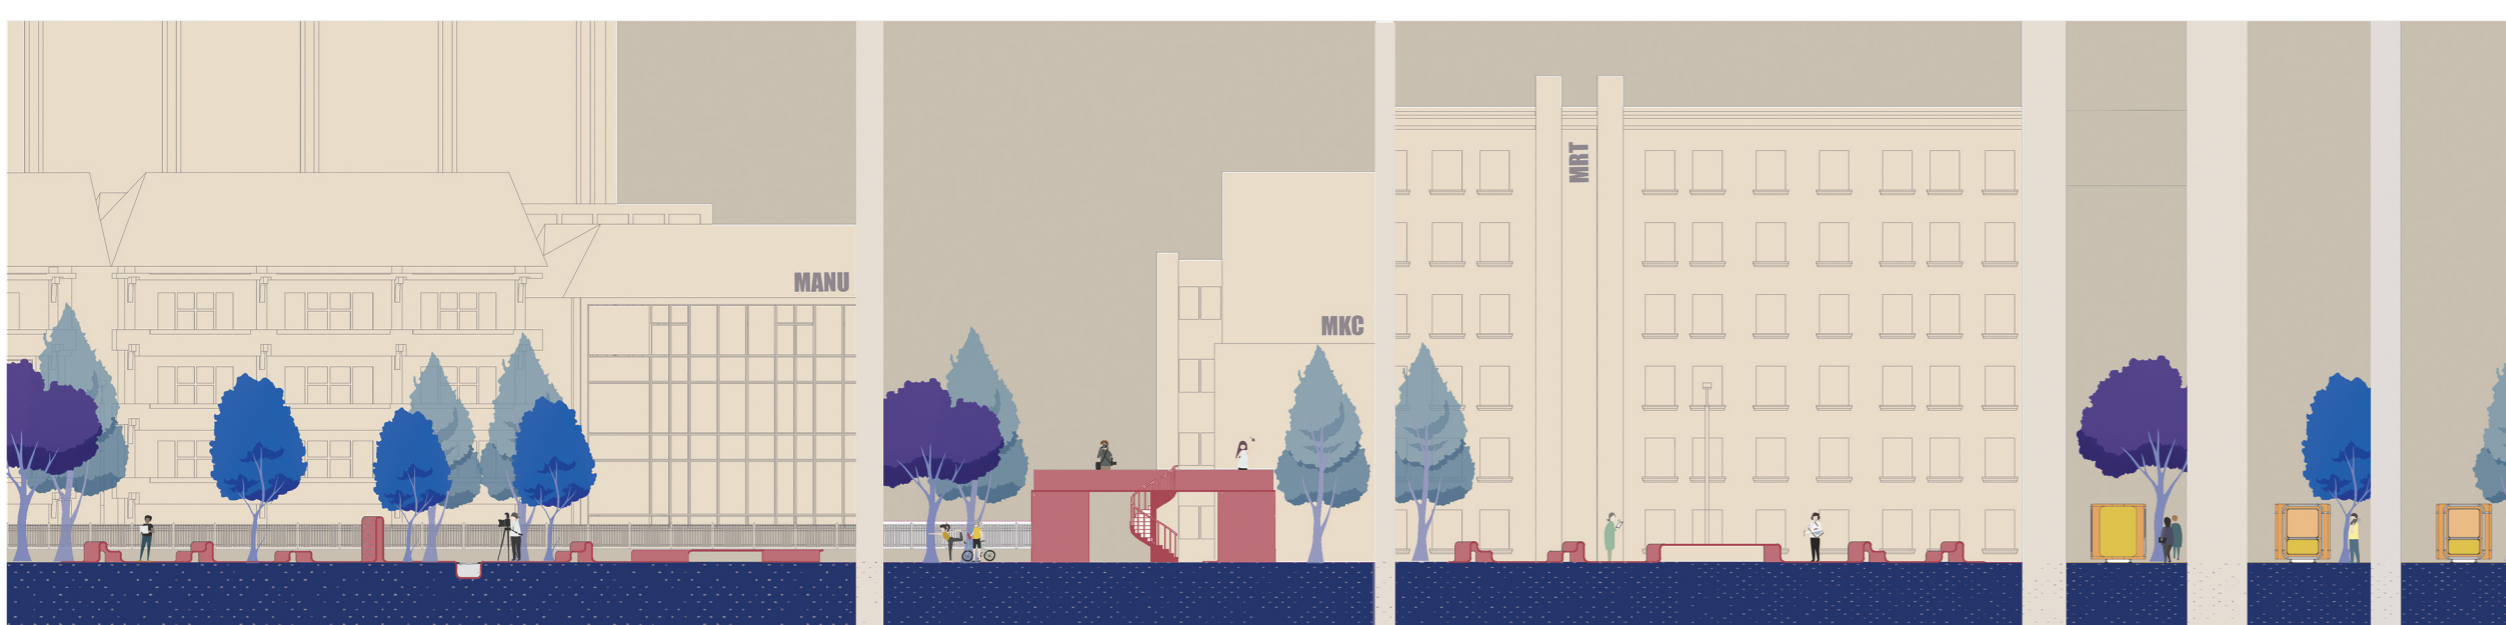

REIMAGINING COLORWAVES

LOCATION WITH SITE PLAN

СКОПЈЕ НА НОВАТА ГЕНЕРАЦИЈА

Location: Quay Dimitar Vlahov on the river Vardar
(from building of MANU to Makpetrol gas station)
Identification Code: SDS23

IN A BID TO REINVIGORATE THIS DYNAMIC URBAN SPACE, WE PROPOSE A THOUGHTFUL INTERVENTION ALONG THE RIVERFRONT STREET, ONE THAT PRESERVES ITS HISTORICAL SIGNIFICANCE WHILE USHERING IN A NEW ERA OF VITALITY AND PURPOSE. OUR VISION IS TO ENHANCE THIS AREA BY ADDING STRIPS OF COLOR, SYMBOLIZING A TRANSITION FROM THE PAST TO THE FUTURE. THESE COLORFUL STRIPS WILL BE WOVEN INTO THE FABRIC OF THE STREET, SEAMLESSLY INTEGRATING WITH THE SURROUNDINGS.

SITE ANALYSIS

ISOMETRY

VISUALIZATIONS

SECTION

SCENARIOS AND USAGE OF THE ELEMENTS