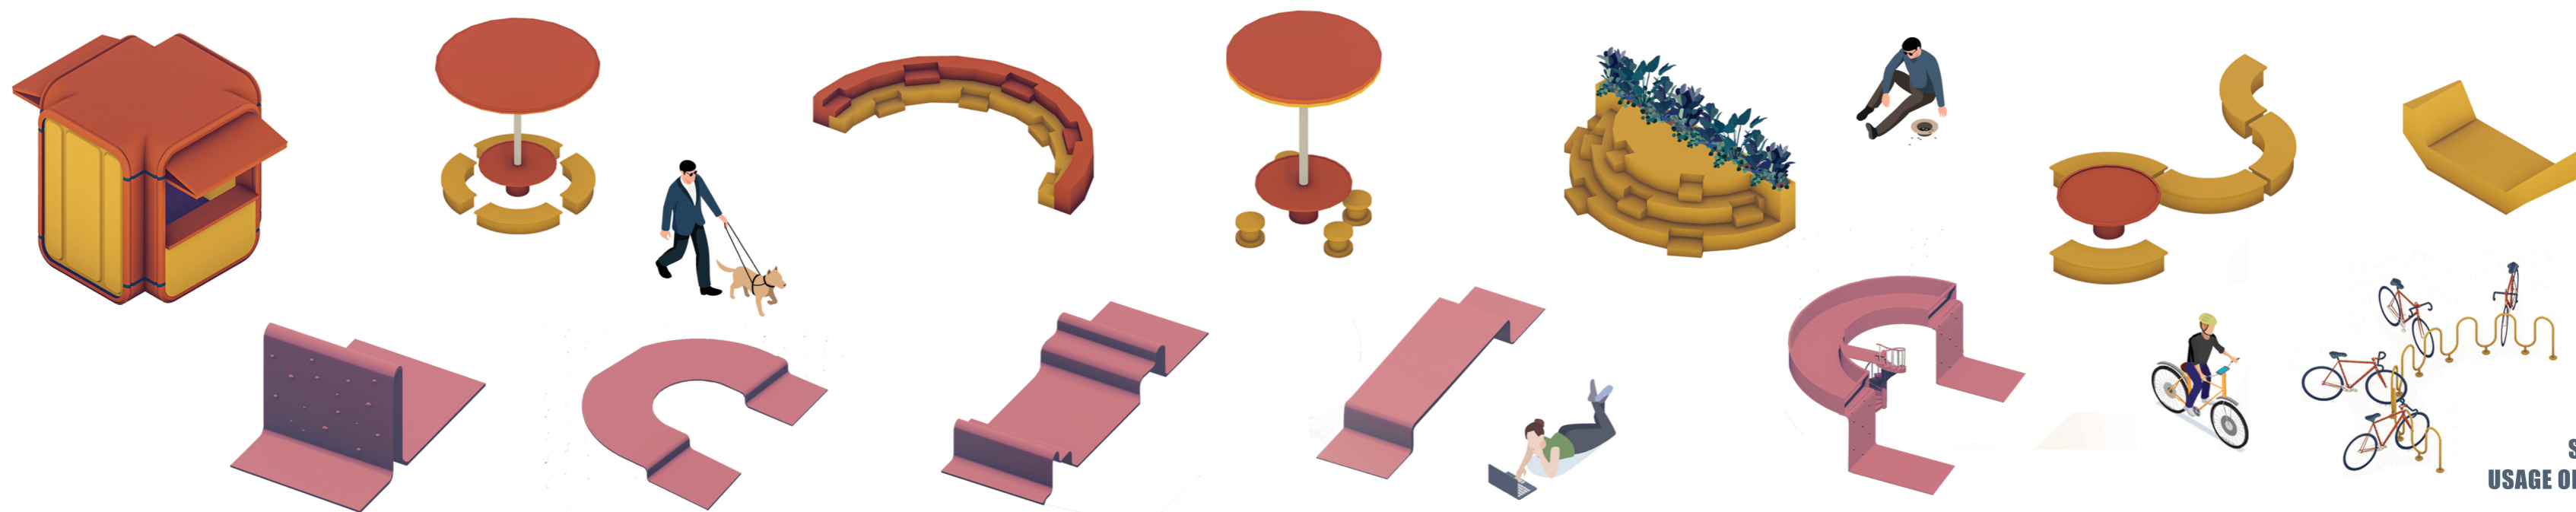

REIMAGINING COLORWAVES

LOCATION WITH SITE PLAN

СКОПЈЕ НА НОВАТА ГЕНЕРАЦИЈА

Location: Quay Dimitar Vlahov on the river Vardar
(from building of MANU to Makpetrol gas station)
Identification Code: SDS23

IN A BID TO REINVIGORATE THIS DYNAMIC URBAN SPACE, WE PROPOSE A THOUGHTFUL INTERVENTION ALONG THE RIVERFRONT STREET, ONE THAT PRESERVES ITS HISTORICAL SIGNIFICANCE WHILE USHERING IN A NEW ERA OF VITALITY AND PURPOSE. OUR VISION IS TO ENHANCE THIS AREA BY ADDING STRIPS OF COLOR, SYMBOLIZING A TRANSITION FROM THE PAST TO THE FUTURE. THESE COLORFUL STRIPS WILL BE WOVEN INTO THE FABRIC OF THE STREET, SEAMLESSLY INTEGRATING WITH THE SURROUNDINGS.

SITE ANALYSIS

ISOMETRY

VISUALIZATIONS

SECTION

SCENARIOS AND USAGE OF THE ELEMENTS