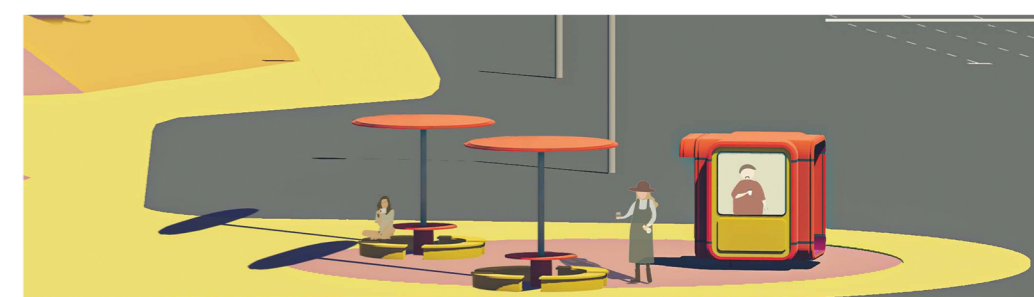

REIMAGINING COLORWAVES

СКОПЈЕ НА НОВАТА ГЕНЕРАЦИЈА

Location: Quay Dimitar Vlahov on the river Vardar
(from building of MANU to Makpetrol gas station)
Identification Code: SDS23

IN A BID TO REINVIGORATE THIS DYNAMIC URBAN SPACE, WE PROPOSE A THOUGHTFUL INTERVENTION ALONG THE RIVERFRONT STREET, ONE THAT PRESERVES ITS HISTORICAL SIGNIFICANCE WHILE USHERING IN A NEW ERA OF VITALITY AND PURPOSE. OUR VISION IS TO ENHANCE THIS AREA BY ADDING STRIPS OF COLOR, SYMBOLIZING A TRANSITION FROM THE PAST TO THE FUTURE. THESE COLORFUL STRIPS WILL BE WOVEN INTO THE FABRIC OF THE STREET, SEAMLESSLY INTEGRATING WITH THE SURROUNDINGS.

ISOMETRY