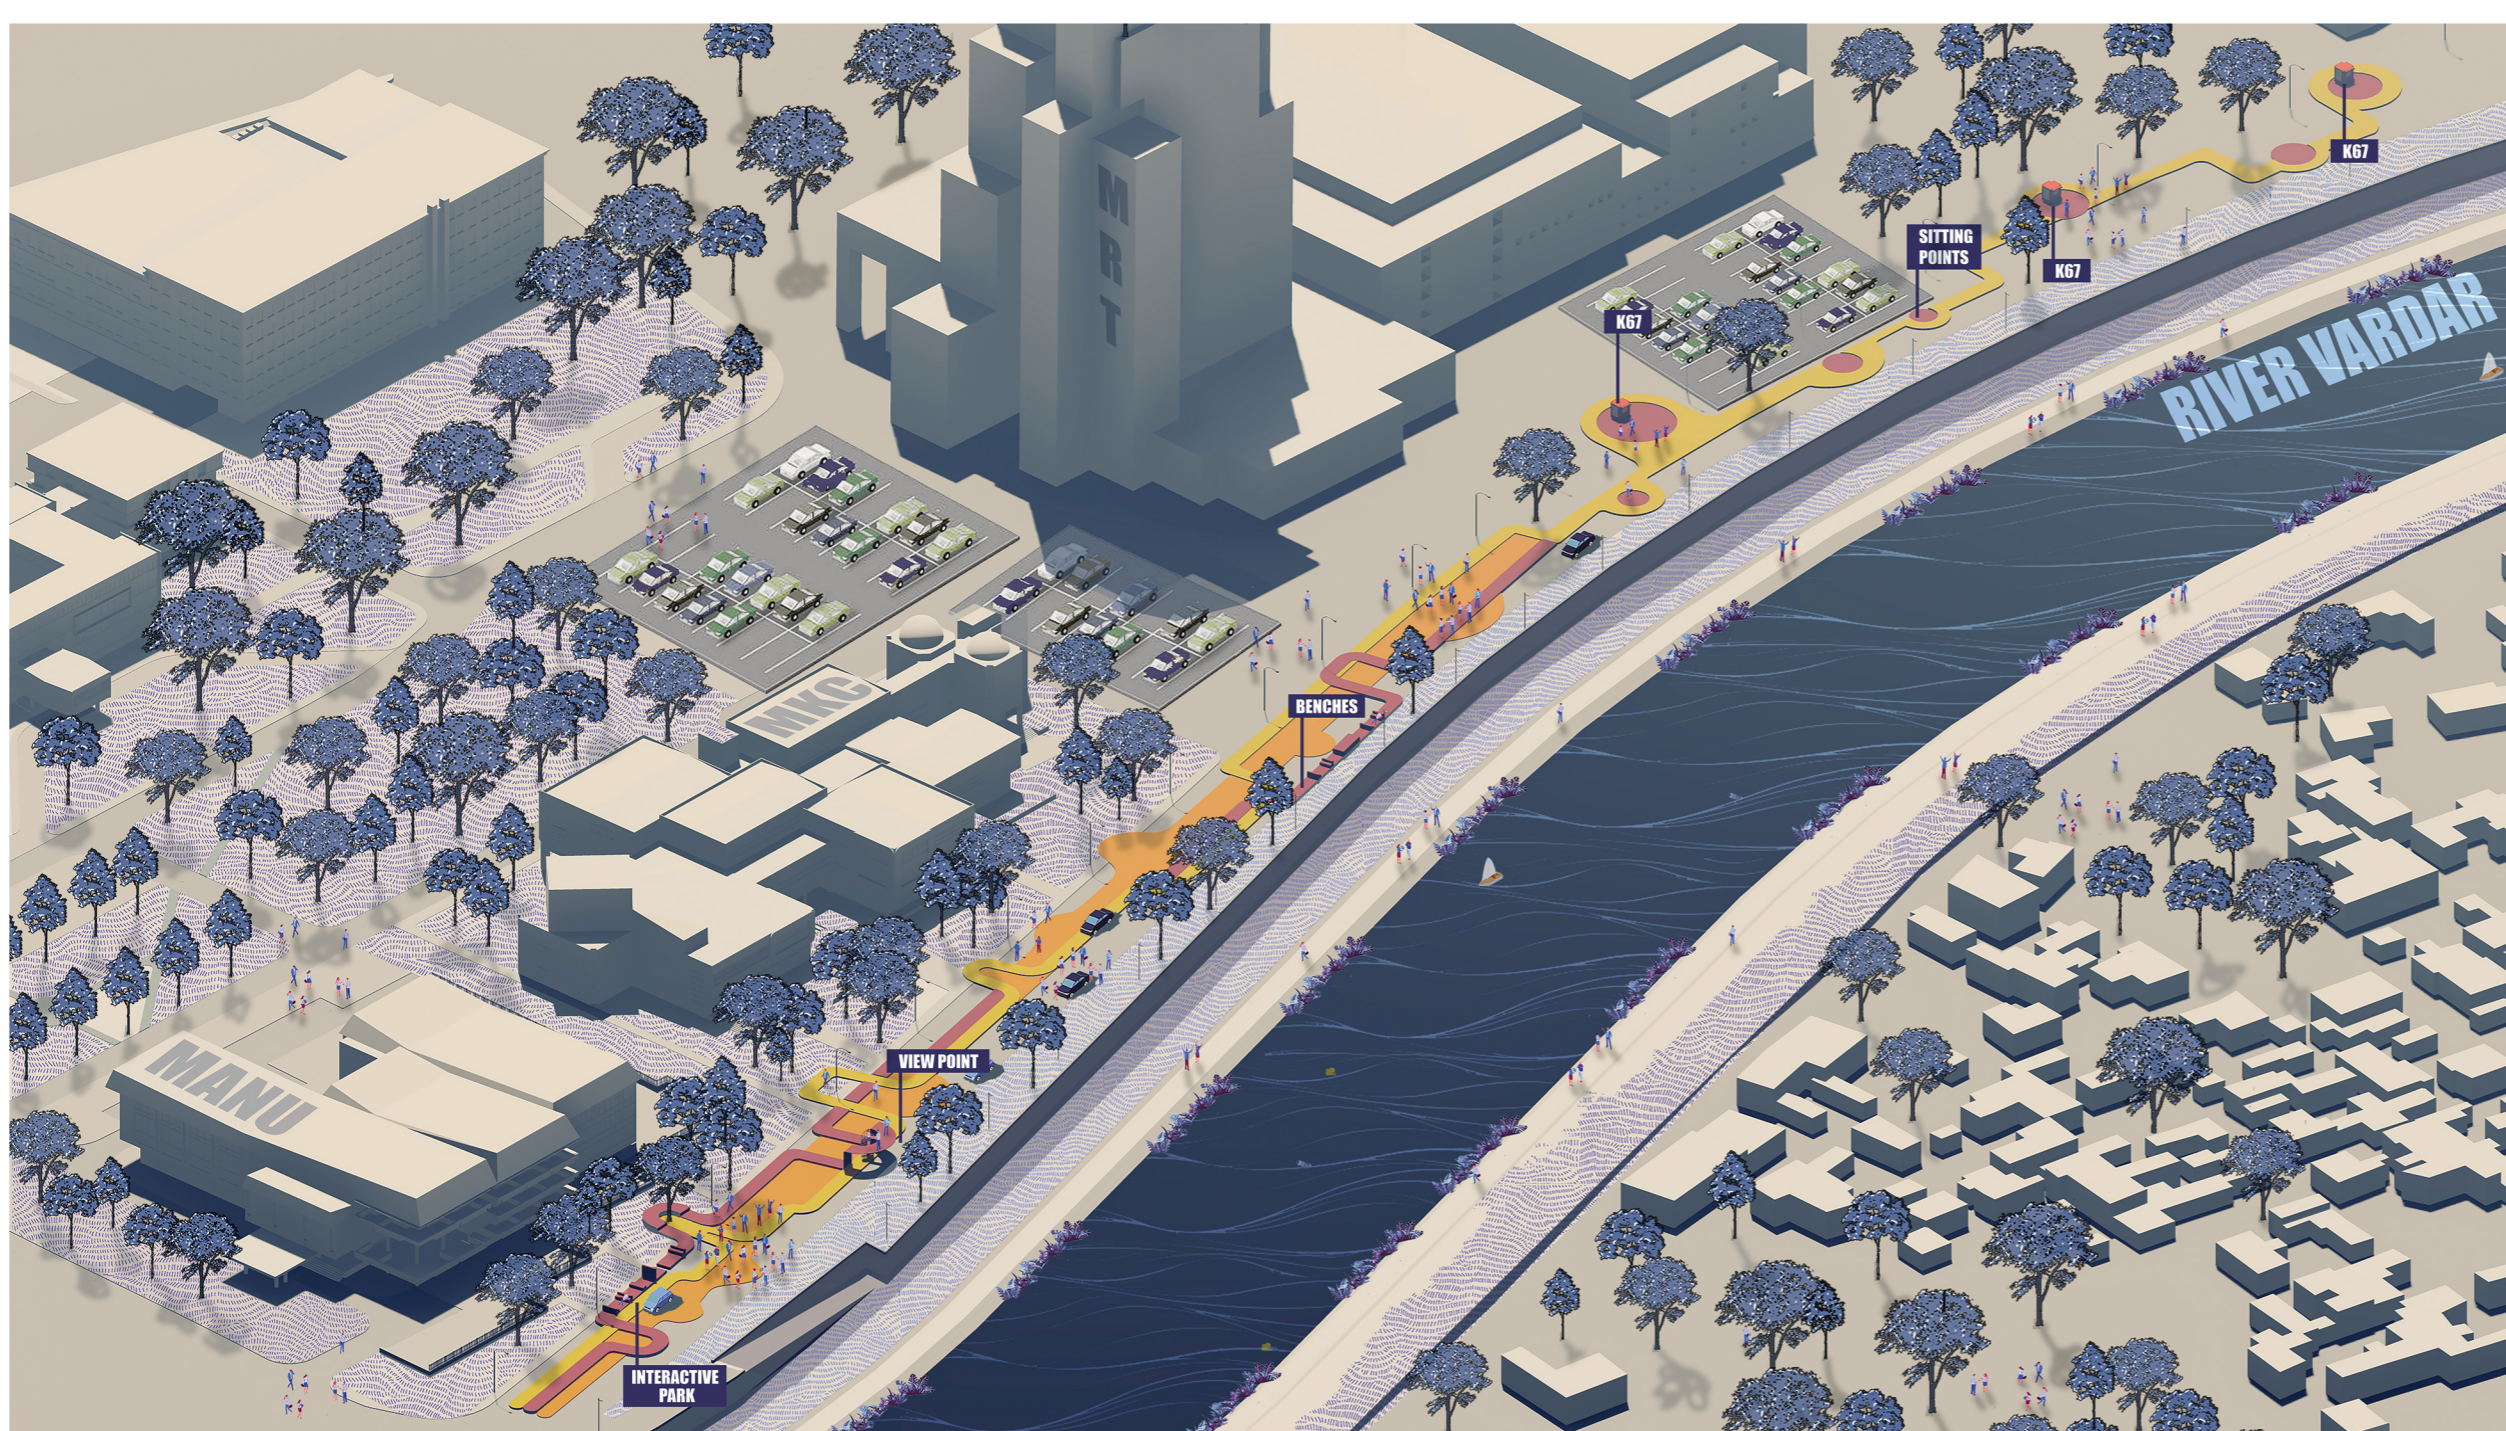

REIMAGINING COLORWAVES

LOCATION WITH SITE PLAN

СКОПЈЕ НА НОВАТА ГЕНЕРАЦИЈА

Location: Quay Dimitar Vlahov on the river Vardar
(from building of MANU to Makpetrol gas station)
Identification Code: SDS23

IN A BID TO REINVIGORATE THIS DYNAMIC URBAN SPACE, WE PROPOSE A THOUGHTFUL INTERVENTION ALONG THE RIVERFRONT STREET, ONE THAT PRESERVES ITS HISTORICAL SIGNIFICANCE WHILE USHERING IN A NEW ERA OF VITALITY AND PURPOSE. OUR VISION IS TO ENHANCE THIS AREA BY ADDING STRIPS OF COLOR, SYMBOLIZING A TRANSITION FROM THE PAST TO THE FUTURE. THESE COLORFUL STRIPS WILL BE WOVEN INTO THE FABRIC OF THE STREET, SEAMLESSLY INTEGRATING WITH THE SURROUNDINGS.

SITE ANALYSIS

ISOMETRY

VISUALIZATIONS

SECTION

SCENARIOS AND USAGE OF THE ELEMENTS