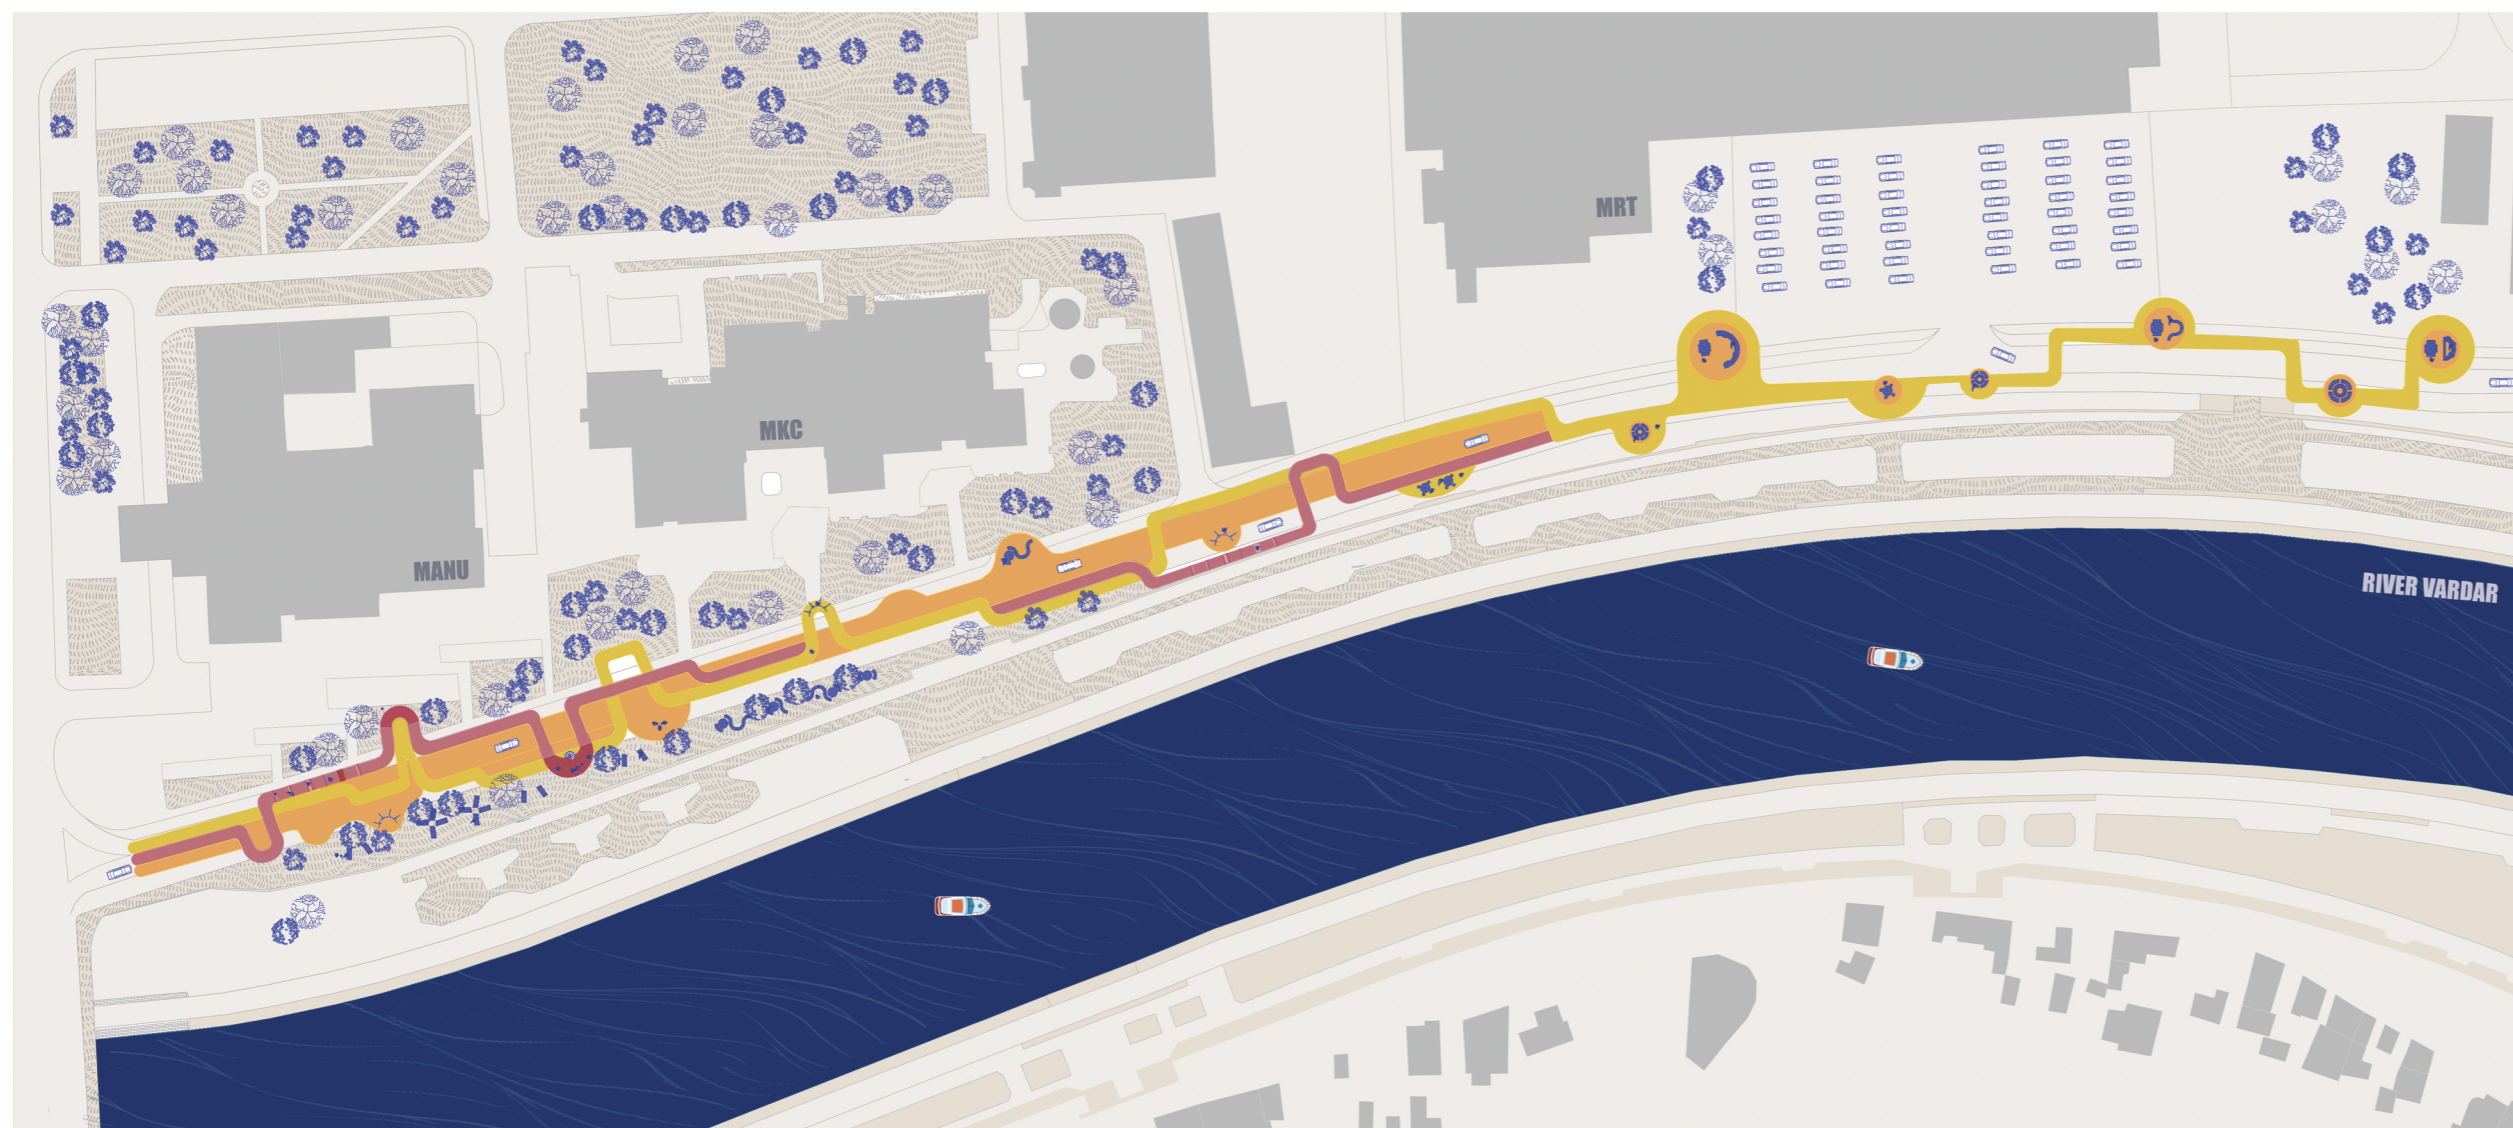

REIMAGINING COLORWAVES

LOCATION WITH SITE PLAN

СКОПЈЕ НА НОВАТА ГЕНЕРАЦИЈА

Location: Quay Dimitar Vlahov on the river Vardar
(from building of MANU to Makpetrol gas station)
Identification Code: SDS23

IN A BID TO REINVIGORATE THIS DYNAMIC URBAN SPACE, WE PROPOSE A THOUGHTFUL INTERVENTION ALONG THE RIVERFRONT STREET, ONE THAT PRESERVES ITS HISTORICAL SIGNIFICANCE WHILE USHERING IN A NEW ERA OF VITALITY AND PURPOSE. OUR VISION IS TO ENHANCE THIS AREA BY ADDING STRIPS OF COLOR, SYMBOLIZING A TRANSITION FROM THE PAST TO THE FUTURE. THESE COLORFUL STRIPS WILL BE WOVEN INTO THE FABRIC OF THE STREET, SEAMLESSLY INTEGRATING WITH THE SURROUNDINGS.

SITE ANALYSIS

ISOMETRY

VISUALIZATIONS

SECTION

SCENARIOS AND USAGE OF THE ELEMENTS